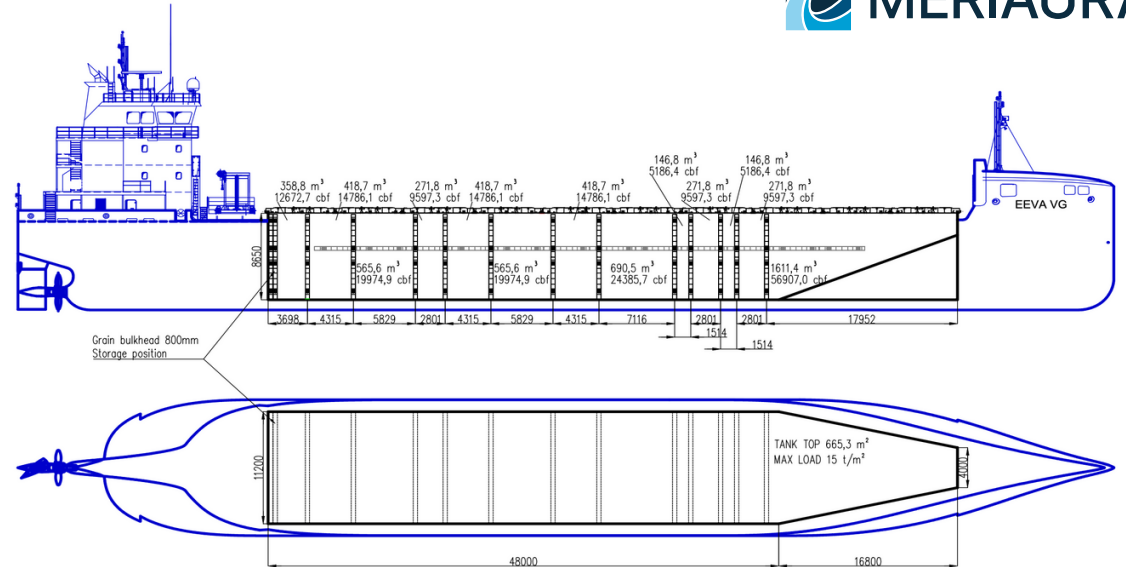

M/V EEVA VG

General

Name: Eeva VG
Call sign: OJRM
IMO Nr: 9769104
Flag/Port: Finland / Turku
Built: 2016
Class: BV I
Ice Class: 1A
P&I: Alandia

Measurements

GT: 3405
NT: 1636
DWT: 5019
DWCC: 4850 / 4700

Main dimensions

LOA: 103 m
Breadth: 13,60 m
Mld Depth: 7,80 m
Draught: 6,13 m (summer) / 6,0 m (winter)
Air draught: 23,5 m (ballast)
Waterline to hatch: 5,7 m (ballast)

Cargo hold

Dimensions: 64,80 x 11,20 x 8,65 m
Grain: 216.000 cbft, 6116 m³
Tank top: 15 t/m²
Hatch: 2 t/m²
Bulkheads: 2